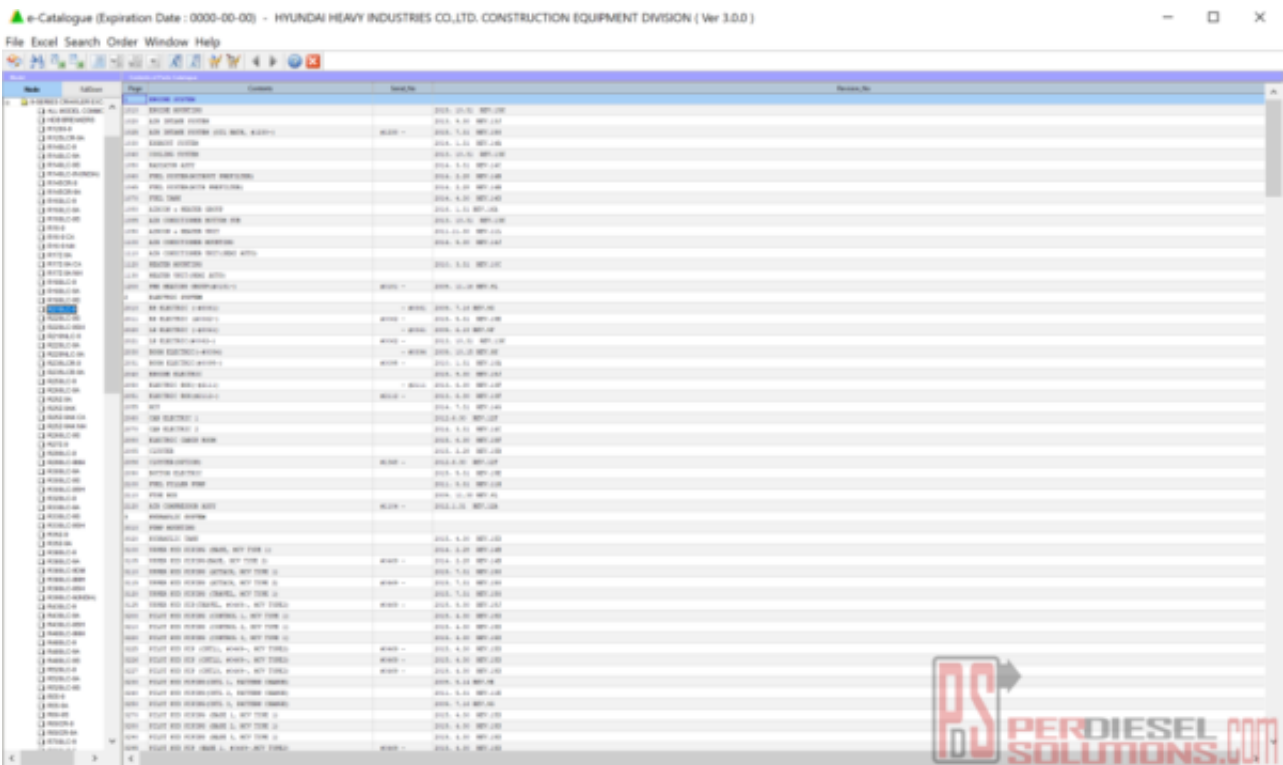

[Hyundai Heavy Robex Industries ECatalogue 092010](#)

[Hyundai Heavy Robex Industries ECatalogue 092010](#)

Hyundai Heavy Industries e-Catalogue (Hyundai Robex EPC 09/2010) is an electronic spare parts catalog, which represents the full information on spare parts Hyundai Construction Equipment / Forklift Parts catalog for Hyundai excavators, loaders, forklifts, etc. Attached Files ... This is for Hyundai HCI e-CATALOGUE Version 2.0 ... HYUNDAI CERES 2018(Change x Robex Hyundai.. This parts catalog contains a lot of detailed information about spare parts and accessories for equipment Hyundai Heavy Industries.. Hyundai Heavy Industries e-Catalogue – (Hyundai Robex EPC 2017). Hyundai Construction. 01.2017 Hyundai Heavy Industries e-Catalogue (Hyundai Robex EPC) is an electronic spare parts catalog, which represents the full information on spare parts and Hyundai Heavy Industries e-Catalogue (Hyundai Robex EPC 09/2010) is an electronic spare parts catalog, which represents the full information on spare parts Hyundai Heavy Robex Industries E-Catalogue 09.2010 ->>> <http://cinurl.com/14ixg0>.. Year / Date of Issue: 09.2010 Version: 2010 Developer: Hyundai .. Hyundai Heavy Industries e-Catalogue (Hyundai Robex EPC 09/2010) is an hi people! here are Hyundai Heavy Industries e-Catalogue 09.2010 (according to ... -heavy-industries-e-catalogue-09-2010-a-220911/#post1202325) ... Hyundai Robex 2011 spare parts catalog, parts book, parts manual for HYUNDAI HEAVY INDUSTRIES. Our website is optimized for Chrome or Internet Explorer 8 or above. Copyright c 2017 Hyundai Construction Equipment Co., ...